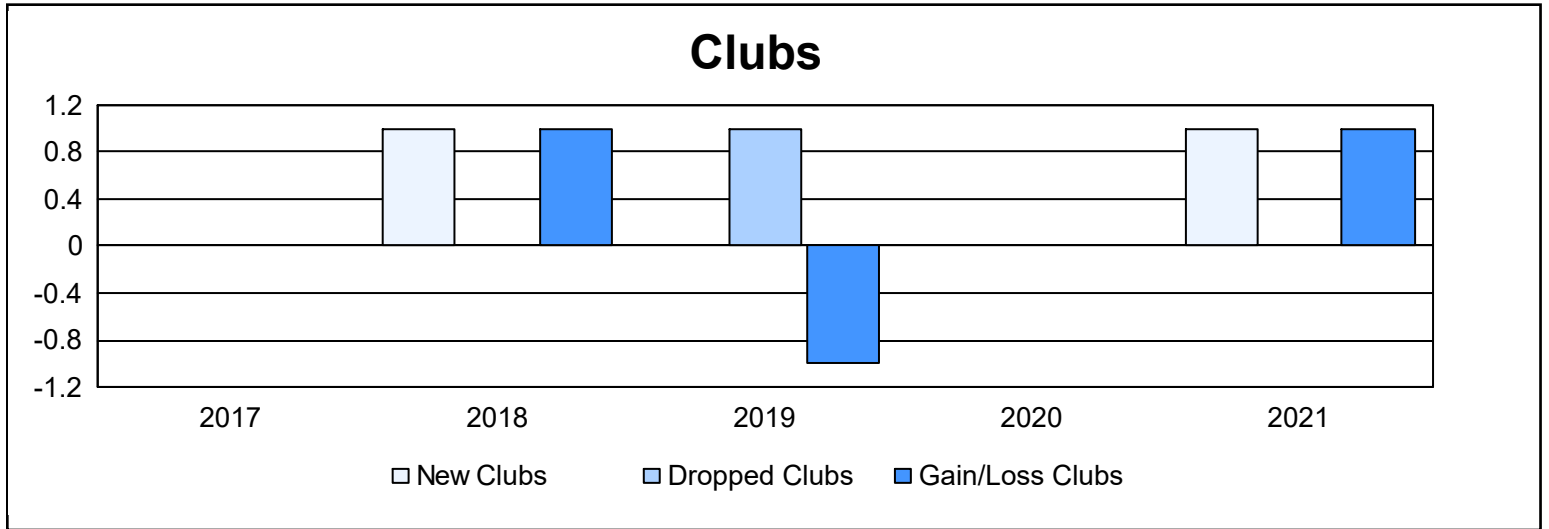

Year	New Clubs	Dropped Clubs	Gain/ Loss Clubs	New Members	Charter Members	Reinstate Members	Transfer Members	Total Member Added	Total Members Dropped	Gain/ Loss Members
2016-2017	0	0	0	98	1	8	16	123	166	-43
2017-2018	1	0	1	108	22	5	22	157	175	-18
2018-2019	0	1	-1	120	0	10	18	148	176	-28
2019-2020	0	0	0	57	0	5	18	80	177	-97
2020-2021	1	0	1	80	72	21	17	190	170	20
<b>Average</b>	<b>0</b>	<b>0</b>	<b>0</b>	<b>93</b>	<b>19</b>	<b>10</b>	<b>18</b>	<b>140</b>	<b>173</b>	<b>-33</b>

### Membership Composition June 2021 Cumulative