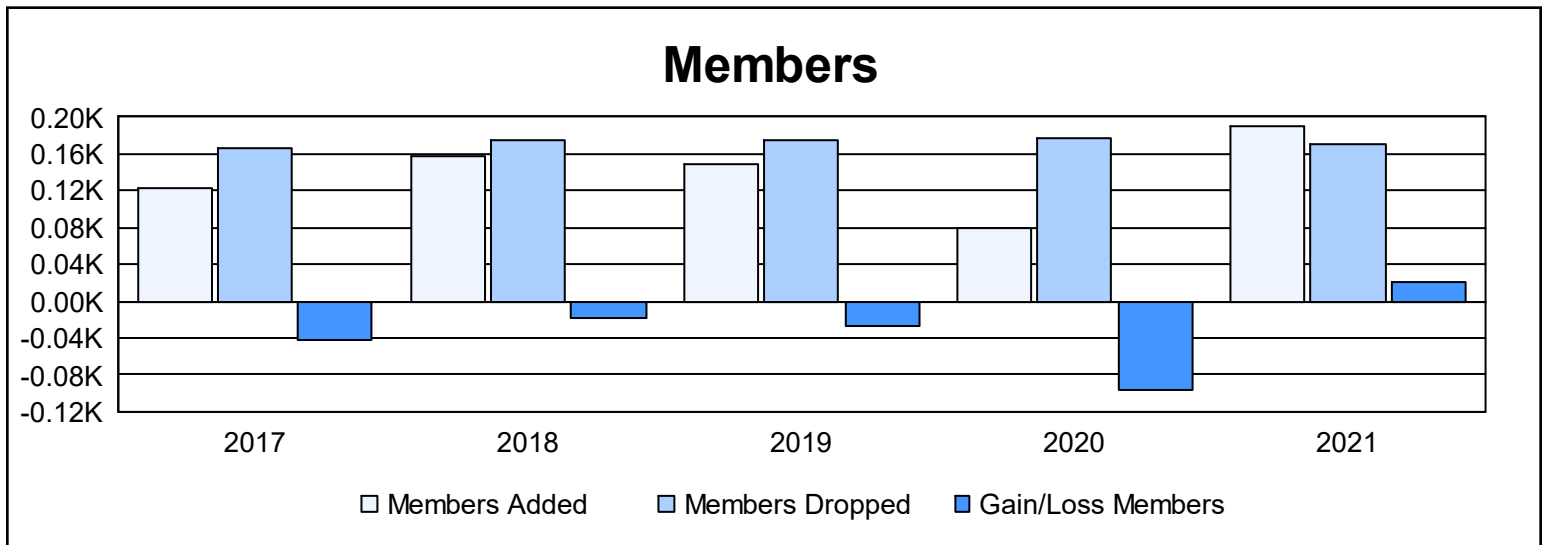

Year	New Clubs	Dropped Clubs	Gain/ Loss Clubs	New Members	Charter Members	Reinstate Members	Transfer Members	Total Member Added	Total Members Dropped	Gain/ Loss Members
2016-2017	0	0	0	98	1	8	16	123	166	-43
2017-2018	1	0	1	108	22	5	22	157	175	-18
2018-2019	0	1	-1	120	0	10	18	148	176	-28
2019-2020	0	0	0	57	0	5	18	80	177	-97
2020-2021	1	0	1	80	72	21	17	190	170	20
<b>Average</b>	<b>0</b>	<b>0</b>	<b>0</b>	<b>93</b>	<b>19</b>	<b>10</b>	<b>18</b>	<b>140</b>	<b>173</b>	<b>-33</b>

### Membership Composition June 2021 Cumulative