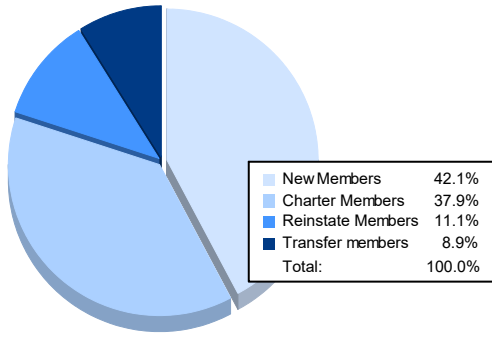

Year	New Clubs	Dropped Clubs	Gain/ Loss Clubs	New Members	Charter Members	Reinstate Members	Transfer Members	Total Member Added	Total Members Dropped	Gain/ Loss Members
2016-2017	0	0	0	98	1	8	16	123	166	-43
2017-2018	1	0	1	108	22	5	22	157	175	-18
2018-2019	0	1	-1	120	0	10	18	148	176	-28
2019-2020	0	0	0	57	0	5	18	80	177	-97
2020-2021	1	0	1	80	72	21	17	190	170	20
<b>Average</b>	<b>0</b>	<b>0</b>	<b>0</b>	<b>93</b>	<b>19</b>	<b>10</b>	<b>18</b>	<b>140</b>	<b>173</b>	<b>-33</b>

### Membership Composition June 2021 Cumulative